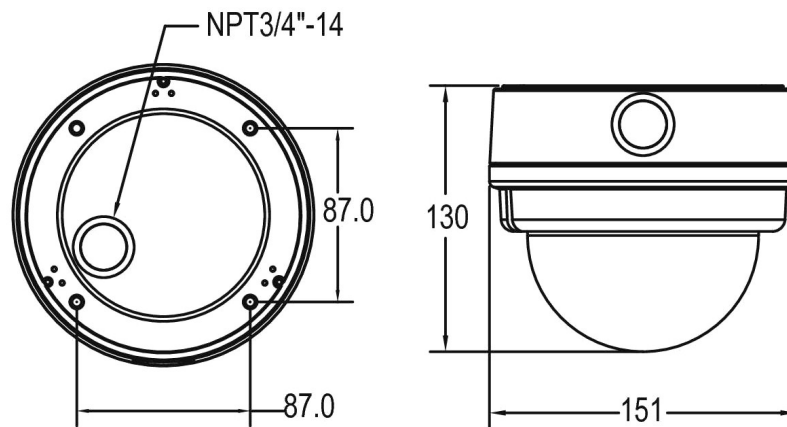

## SPECIFICATIONS

Supply Voltage	12 VDC / 24 VAC / PoE IEEE 802.3af
Power Consumption	15 (LED on) W
Weight	0.8 kg
Dimensions w*h*d	Ø 151 x 131 mm

## DIMENSIONS