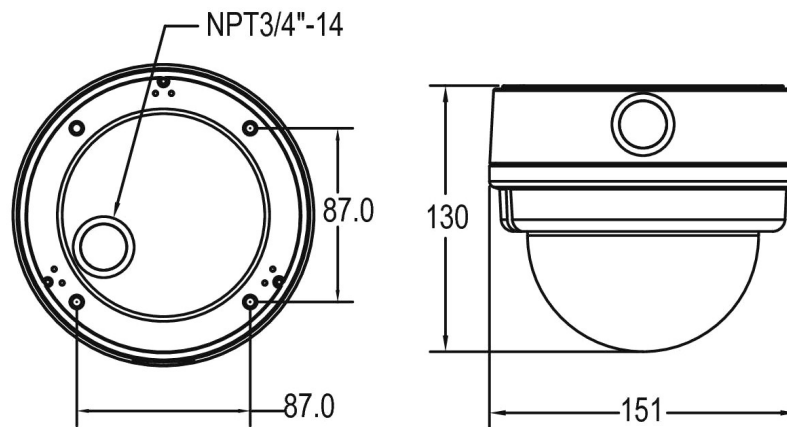

SPECIFICATIONS

Supply Voltage	12 VDC / 24 VAC / PoE IEEE 802.3af
Power Consumption	8,6 W
Weight	0,8 kg
Dimensions w*h*d	Ø 151 x 130 mm

DIMENSIONS

ACCESSORIES

GBR-VC02S
Smoked Bubble Cover for
Vandal-Resistant IP Dome Cameras