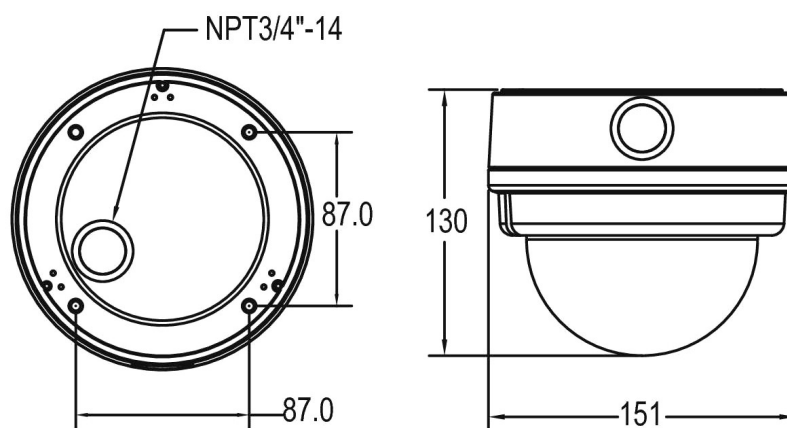

SPECIFICATIONS

Regulation	CE, FCC, RoHS Compliant
Supply Voltage	12 VDC / 24 VAC / PoE IEEE 802.3af
Power Consumption	15 (LED on) W
Weight	0.8 kg
Dimensions w*h*d	Ø 151 x 131 mm

DIMENSIONS

ACCESSORIES

GBR-CM02
Corner Mount Adapter for
Vandal-Resistant IP Dome Camera