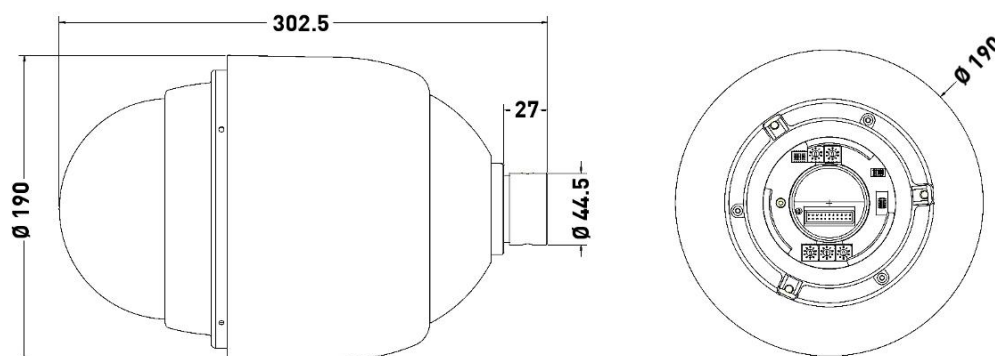

SPECIFICATIONS

Image Sensor	1/4" CCD (Super HAD 2 CCD)
Digital Signal Processor (DSP)	Sony EFFIO DSP solution
Col/B&W	On/Off/Auto, IR-cut filter removable (ICR)
Pixels - Total	976x582 (570k)
Sensitivity	0.1 lux (Colour) / 0.01 lux (B&W)
Zoom Ratio	x 36
Focal Length	3.4 ~ 122.4 mm
Viewing Angle	1.8° ~ 60.08°
Aperture Ratio	F1.6 ±5%(Wide)~ F4.5 ±5%(Tele)
Lens Drive Type	Auto Iris
S/N Ratio	50 dB
Resolution	650 (H) lines
BLC	On/Off + WDR
White Balance	Auto / Manual
Shutter Speed	1 sec to 1/10,000 sec
Camera ID	20 character
Number of Privacy Zones	16
Pan Speed	Manual: 0.5°/s ~ 90°/s, Preset: 400°/s (max.)
Tilt Speed	Manual: 0.5°/s ~ 90°/s, Preset: 400°/s (max.)
Range Panning	360° endless
Range Tilting	-10° ~ 190°
Number of Preset	256
Sequence	8
Digital Zoom	Off/1 ~ 12x
OSD	Yes
Video Outputs	1Vpp, BNC
Alarm Inputs	4
Alarm Outputs	1
Web Browser	MS Internet Explorer 6.0 (or higher), Firefox, Google Chrome, Safari
Video Compression	Dual stream: H.264+H.264, H.264+MJPEG
Video Resolution	D1 (720x576), CIF (352x288)
Network Protocol	IPv4, IPv6, TCP/IP, UDP, RTP, RTSP, HTTP, HTTPS, ICMP, FTP, SMTP, DHCP, PPPoE, UPnP, IGMP, 802.1X and SNMP
SD memory	Micro SD/SDHC
Alarm Event	Alarm Input, Motion Detection or Schedule: Image transfer or alarm message by FTP, Image transfer or alarm message by E-mail, recording on SD-card and enable alarm output
Audio Compression	G.726 ADPCM, G.711
Firmware Upgrade	Firmware upgrade by Web Browser
Regulation	CE, FCC, RoHS Compliant
Protection Rating	IP66 / IK10
Operating Temperature	-40°C ~ +50°C

SPECIFICATIONS

Supply Voltage	24 VAC
Power Consumption	65 W
Weight	2.6 kg
Dimensions w*h*d	Ø 190 X 303 mm

DIMENSIONS

ACCESSORIES

GBR-WA02
Wall Bracket for Motor Dome Cameras

GBR-CM01
Corner Mount Adapter

GBR-PM01
Pole Mount Adapter