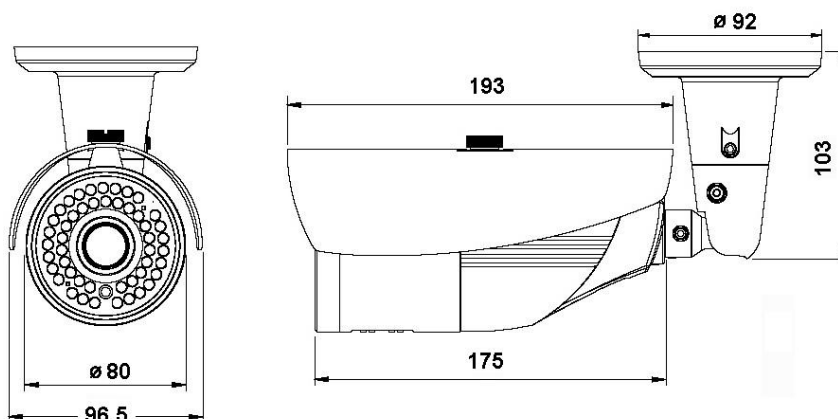

## SPECIFICATIONS

Image Sensor	1/3" CCD (Sony Super HAD IT)
Scanning System	PAL, 50Hz, 625L (V), 2:1 Inter Line Transfer
Image Size	Pixel Total: 795 x 596, Pixel Effective: 752 x 582
Resolution	600 (H) lines
Col/B&W	On/Off/Auto/Ext, IR-cut filter removable (ICR)
Sensitivity Colour	0.4 Lux(50IRE) 0.001 Lux (15IRE, sense up x256)
Sensitivity B&W	0 Lux LED IR on
S/N Ratio	>52 dB
Lens Drive Type	Auto iris (DC)
Lens Focal Length	6 ~ 50 mm
Adjustment zoom and focus	External
Sens Up	Off ~ x256, auto
Motion Detection	On/ Off/ Sensitivity/ Area setting
Number of Privacy Zones	8 (polygonal method)
High Speed Shutter	1/50 ~ 1/10.000 sec, auto
AGC	Off/ On (Very LOW/ LOW/ Mid /High /Very High/ User/ Fix)
BLC	On/ Off/ Area/ Level
Digital Noise Reduction (DNR)	Off / On (Low/Middle/High/User)
Digital Image Stabilization (DIS)	Off/On
Additional Features	Digital Zoom, PIP, H/V Reverse, Positive/Negative inversion
Intelligent Video Analytics	Tracking/Detection
OSD	Yes, EN/CZ/PL/RU/TR
Camera ID	54 character, 2 lines
White Balance	ATW-1/ATW-2/AWC/Manual
IR LED	48 pcs.
Optical Wavelength	850 nm
Max. IR Distance	45/70 m (according to scene reflexion)
Protection Rating	IP66
Remote Control	CCVC, data on coax cable
Video Outputs	1 CVBS 1 Vpp (BNC) & 1 test monitor out
Accessories included	Cable for service monitor with service remote control
Humidity	less than 90%, non condensing
Operating Temperature	-10°C ~ +50°C
Supply Voltage	12 VDC/24 VAC
Power Consumption	9.6 W
Weight	1.4 kg
Dimensions w*h*d	Ø 80 x 178 mm

## DIMENSIONS