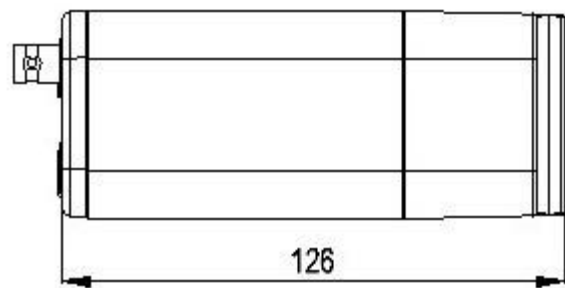

DIMENSIONS

ACCESSORIES

GBR-WA03
Wall bracket