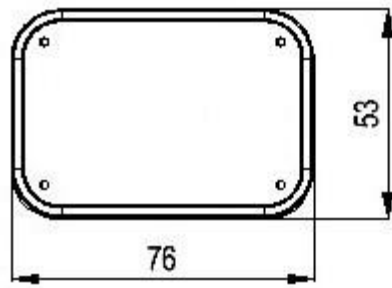

DIMENSIONS

ACCESSORIES

GBR-WA03
Wall bracket